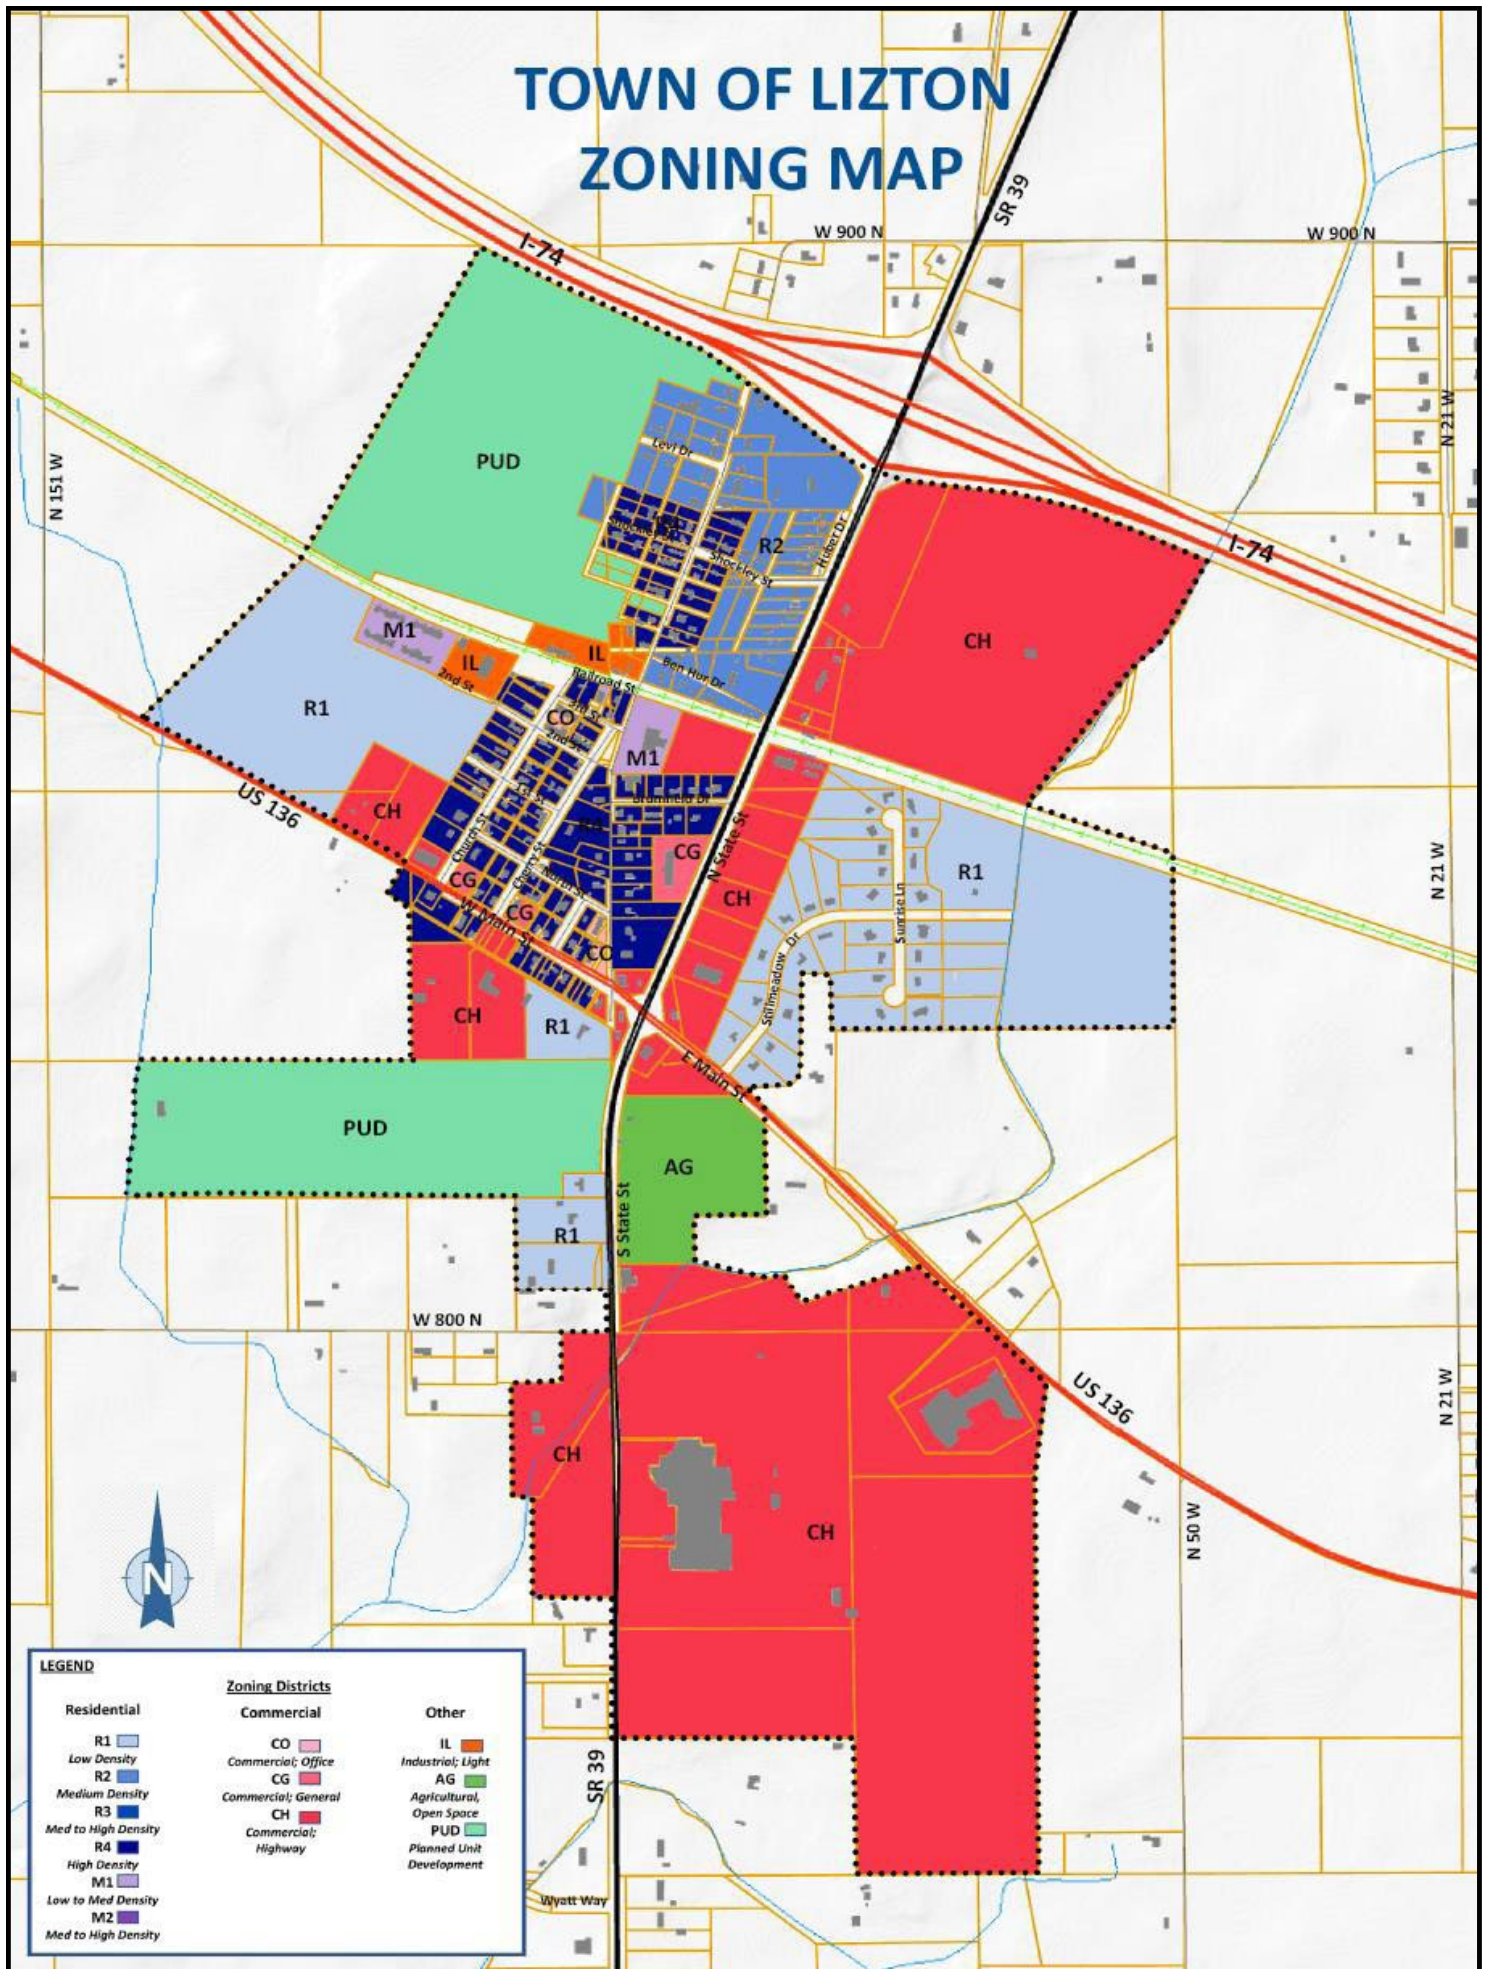

# TOWN OF LIZTON ZONING MAP

LEGEND		
<b>Residential</b>	<b>Zoning Districts</b>	<b>Other</b>
R1 Low Density	CO Commercial; Office	IL Industrial; Light
R2 Medium Density	CG Commercial; General	AG Agricultural, Open Space
R3 Med to High Density	CH Commercial; Highway	PUD Planned Unit Development
R4 High Density		
M1 Low to Med Density		
M2 Med to High Density		